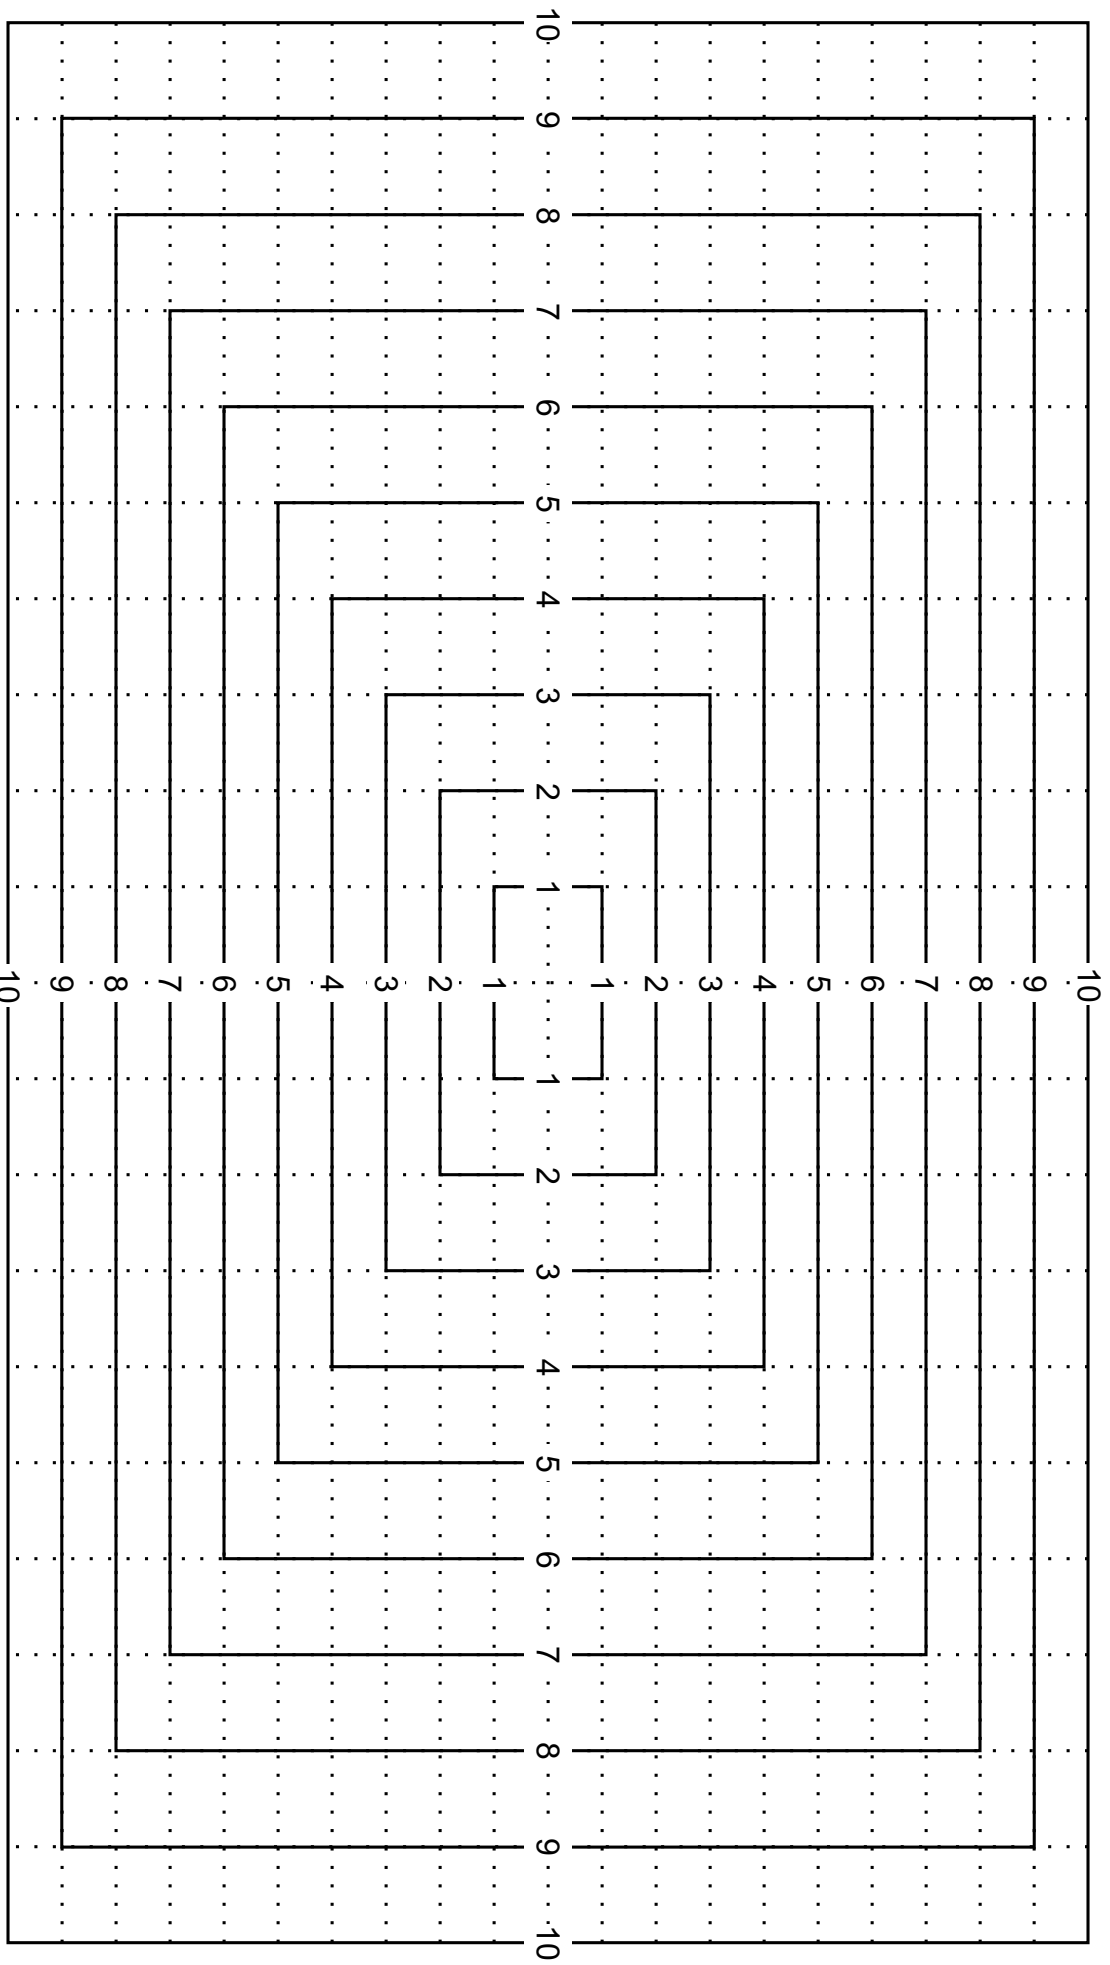

35mm full frame (.750 or 1.33:1)

16mm, 35mm Academy (.727 or 1.38:1)

16:9 widescreen 1.78:1

35mm full frame (.750 or 1.33:1)

Cinema, one frame at a time

www.StopMotion-Software.com

16:9 widescreen
(.5625 or 1.78:1)